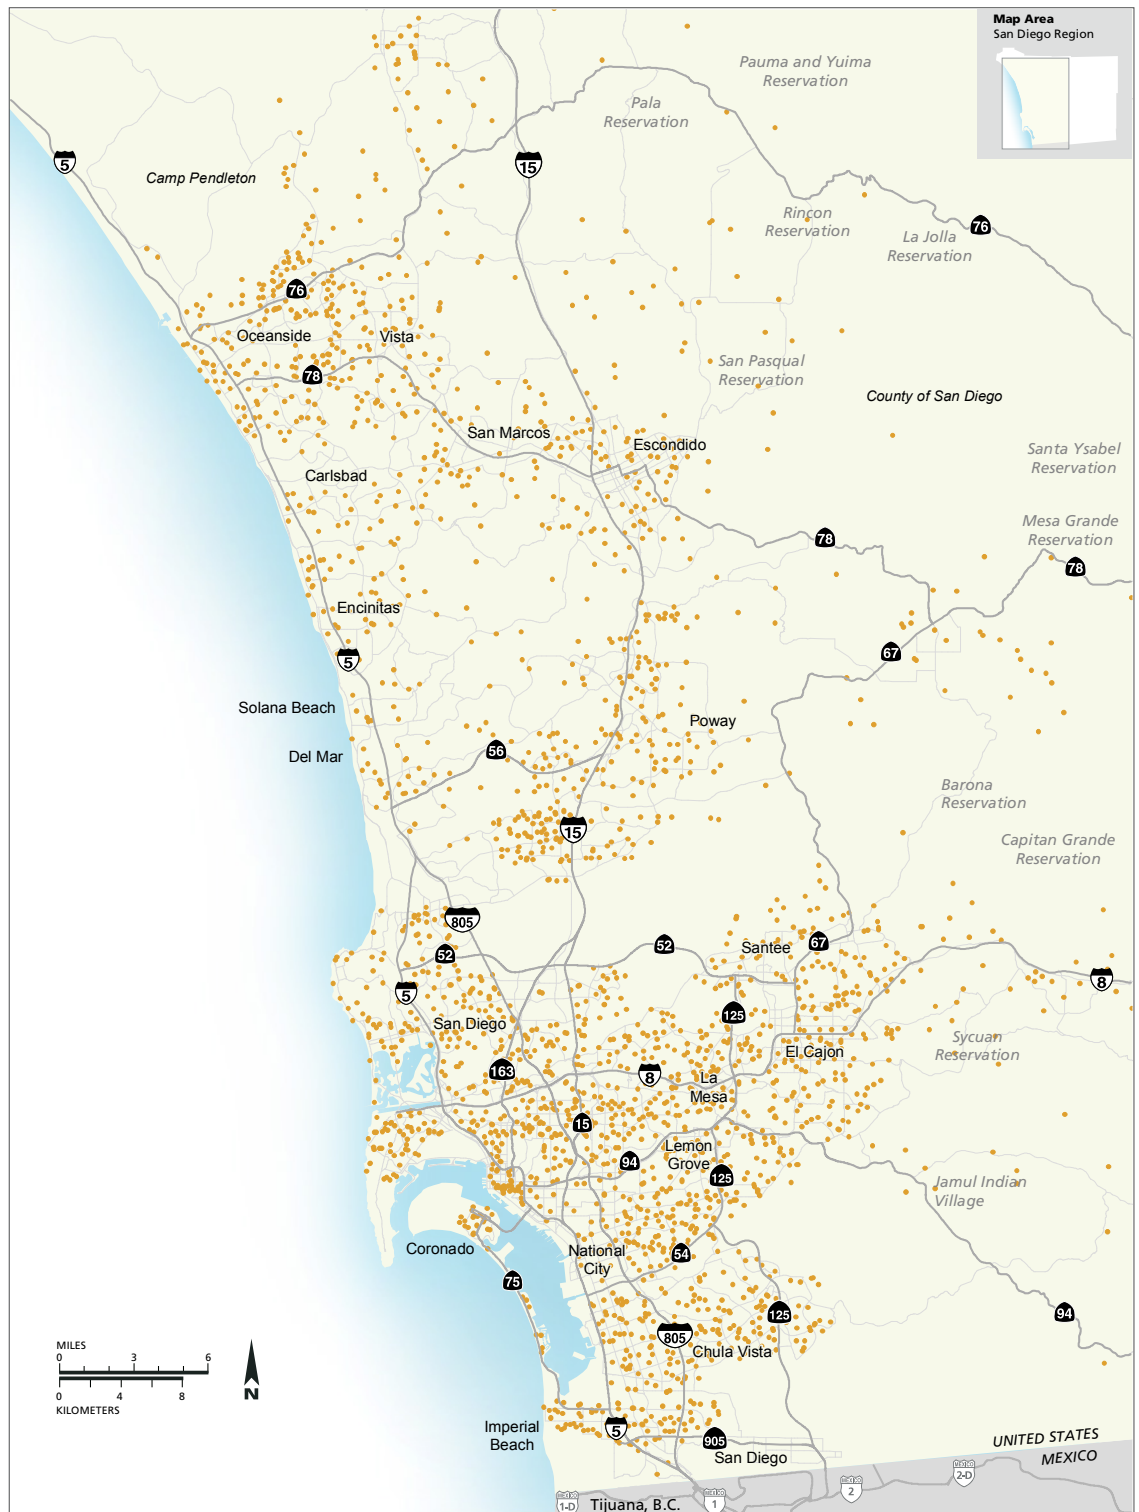

	San Diego Region	California	Nation
Veteran Population	231,602	1,693,602	19,259,717
Percent of Civilian Population	9%	6%	8%
Percent Female	11%	8%	8%
Unemployment Rate	7%	8%	6%
Median Income	\$45,318	\$41,329	\$36,927
Poverty Status	8%	8%	7%

period of service

Veterans in the San Diego region typically have served on active duty more recently (since the 1990s) than their counterparts elsewhere.

age

Veterans in the San Diego region also are relatively young (having been on active duty more recently), with nearly half of them under the age of 55.

disability

Veterans in the San Diego region are less likely to have a disability than those across the state or nationwide. However, of those who do have a disability, those in the San Diego region are more likely to have a disability connected with their military service.

San Diego Region Veteran Population

● 1 dot = 100 veterans

Source: U.S. Census Bureau
2010–2014 American
Community Survey 5-Year
Estimates

About infobits

SANDAG serves as the region's clearinghouse for information and data. InfoBits publish timely, relevant information informing the public while providing context on complex issues facing the region. sandag.org