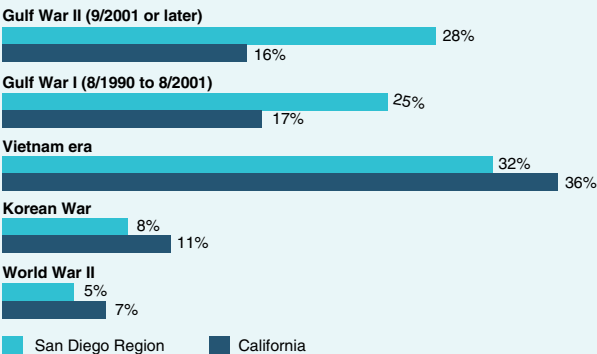

May 2016

Veteran Population

Almost one in every ten adults in San Diego County is a veteran of military service. That is well above the state and national numbers — 6 percent and 8 percent respectively. That's not the only area where our region's veteran population stands out. The proportion of female veterans also is higher locally (11%) compared to the state and nation (8% each). And not only does our region have more veterans — but they tend to be employed at a higher rate and to earn a higher income than veterans in other parts of the state.

	San Diego Region	California	Nation
Veteran Population	231,602	1,693,602	19,259,717
Percent of Civilian Population	9%	6%	8%
Percent Female	11%	8%	8%
Unemployment Rate	7%	8%	6%
Median Income	\$45,318	\$41,329	\$36,927
Poverty Status	8%	8%	7%

period of service

Veterans in the San Diego region typically have served on active duty more recently (since the 1990s) than their counterparts elsewhere.

age

Veterans in the San Diego region also are relatively young (having been on active duty more recently), with nearly half of them under the age of 55.