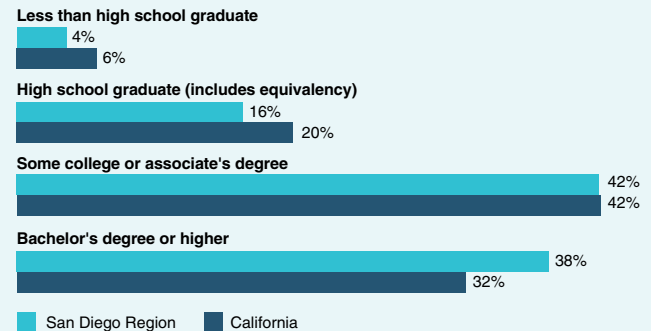

May 2016

Veteran Population

Almost one in every ten adults in San Diego County is a veteran of military service. That is well above the state and national numbers — 6 percent and 8 percent respectively. That's not the only area where our region's veteran population stands out. The proportion of female veterans also is higher locally (11%) compared to the state and nation (8% each). And not only does our region have more veterans — but they tend to be employed at a higher rate and to earn a higher income than veterans in other parts of the state.

	San Diego Region	California	Nation
Veteran Population	231,602	1,693,602	19,259,717
Percent of Civilian Population	9%	6%	8%
Percent Female	11%	8%	8%
Unemployment Rate	7%	8%	6%
Median Income	\$45,318	\$41,329	\$36,927
Poverty Status	8%	8%	7%

period of service

Veterans in the San Diego region typically have served on active duty more recently (since the 1990s) than their counterparts elsewhere.

age

Veterans in the San Diego region also are relatively young (having been on active duty more recently), with nearly half of them under the age of 55.

educational attainment

Local veterans are more highly educated. Greater than one-third (38%) have a bachelor's degree or higher, and an additional 42 percent have attended some college or have an associate's degree.