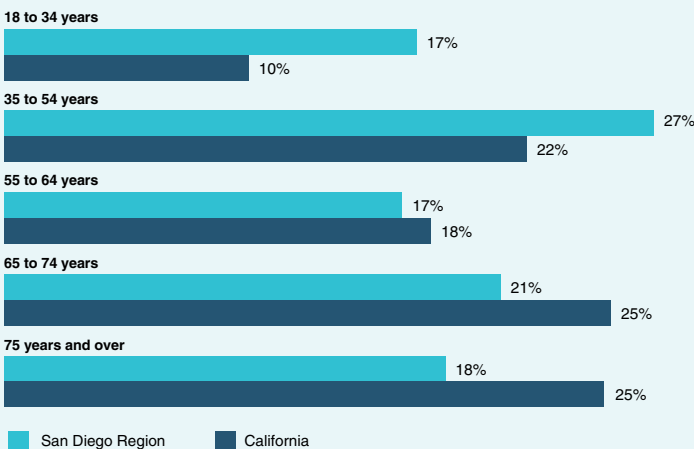

May 2016

Veteran Population

Almost one in every ten adults in San Diego County is a veteran of military service. That is well above the state and national numbers — 6 percent and 8 percent respectively. That's not the only area where our region's veteran population stands out. The proportion of female veterans also is higher locally (11%) compared to the state and nation (8% each). And not only does our region have more veterans — but they tend to be employed at a higher rate and to earn a higher income than veterans in other parts of the state.

	San Diego Region	California	Nation
Veteran Population	231,602	1,693,602	19,259,717
Percent of Civilian Population	9%	6%	8%
Percent Female	11%	8%	8%
Unemployment Rate	7%	8%	6%
Median Income	\$45,318	\$41,329	\$36,927
Poverty Status	8%	8%	7%

period of service

Veterans in the San Diego region typically have served on active duty more recently (since the 1990s) than their counterparts elsewhere.

age

Veterans in the San Diego region also are relatively young (having been on active duty more recently), with nearly half of them under the age of 55.