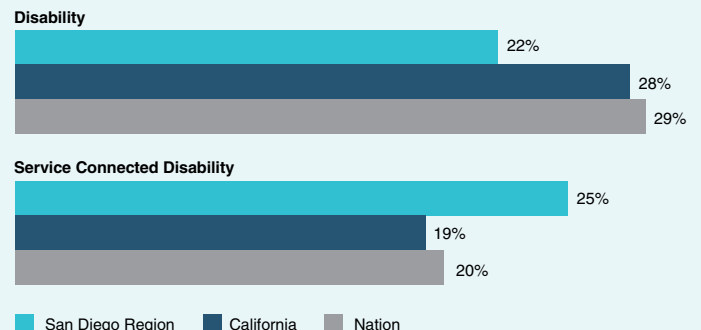

disability

Veterans in the San Diego region are less likely to have a disability than those across the state or nationwide. However, of those who do have a disability, those in the San Diego region are more likely to have a disability connected with their military service.