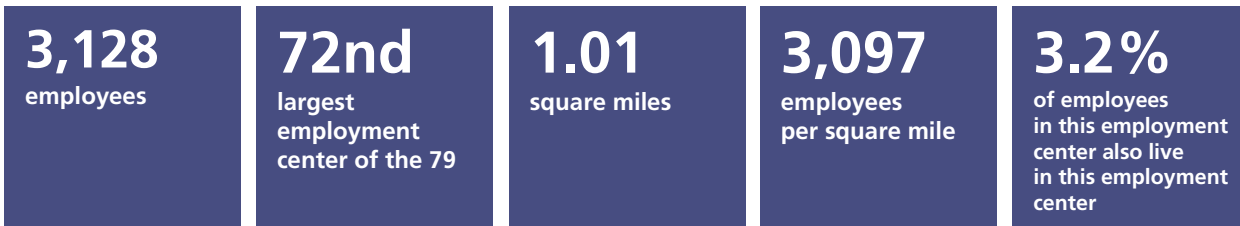

Del Mar employment center

Tier 4 employment centers in the San Diego region¹:

An analysis of where people live and work

Highlight 1

Characteristics of this employment center

Sources: SANDAG Employment Estimates, 2016; LEHD LODES OD, 7.3, 2015

Highlight 2

Industries in this employment center and the region overall

	Del Mar employment center		Region	
	Number of jobs	Percentage/ rank	Number of jobs	Percentage/ rank
Health care and social assistance	231	7% (4)	199,700	13% (1)
Retail trade	131	4% (9)	156,612	10% (2)
Professional, scientific, technical	287	9% (3)	148,766	10% (3)
Food services	903	29% (1)	131,594	9% (4)
Manufacturing	6	<1% (20)	109,234	7% (5)
Administrative, support, waste services	145	5% (8)	91,519	6% (6)
Construction	289	9% (2)	83,498	5% (7)
Local government education	191	6% (6)	80,300	5% (8)
Other services	82	3% (12)	69,124	5% (9)
Finance and insurance	148	5% (7)	47,848	3% (10)
Wholesale trade	52	2% (14)	46,625	3% (11)
Arts, entertainment, recreation	38	1% (16)	45,639	3% (12)
Real estate, rental, leasing	124	4% (11)	38,582	3% (13)
Local government	125	4% (10)	37,429	2% (14)
Transportation and warehousing	26	1% (17)	36,183	2% (15)
Accommodation	204	7% (5)	33,094	2% (16)
Educational services	70	2% (13)	32,892	2% (17)
State government education	0	0% (21)	31,600	2% (18)
Information	45	1% (15)	26,262	2% (19)
Department of Defense	0	0% (22)	22,500	1% (20)
Management of companies/enterprises	25	1% (18)	21,500	1% (21)
Federal government	0	0% (23)	11,454	1% (22)
Farm	0	0% (24)	9,000	1% (23)
Utilities	0	0% (25)	7,208	<1% (24)
State government	6	<1% (19)	7,037	<1% (25)
Mining and logging	0	0% (26)	300	<1% (26)
Total	3,128		1,525,500	

Source: SANDAG Employment Estimates, 2016

¹ This data summary was prepared by SANDAG and is part of an evolving analysis of where people live and work in the San Diego region. Tier 4 employment centers are those between 2,000 and 14,999 employees. For data notes, sources, and qualifications, please visit: sandag.org/employmentcenters. Suggested reference: SANDAG (2019, May). *Tier 4 employment centers in the San Diego region: Del Mar employment center*. San Diego, CA: Author.