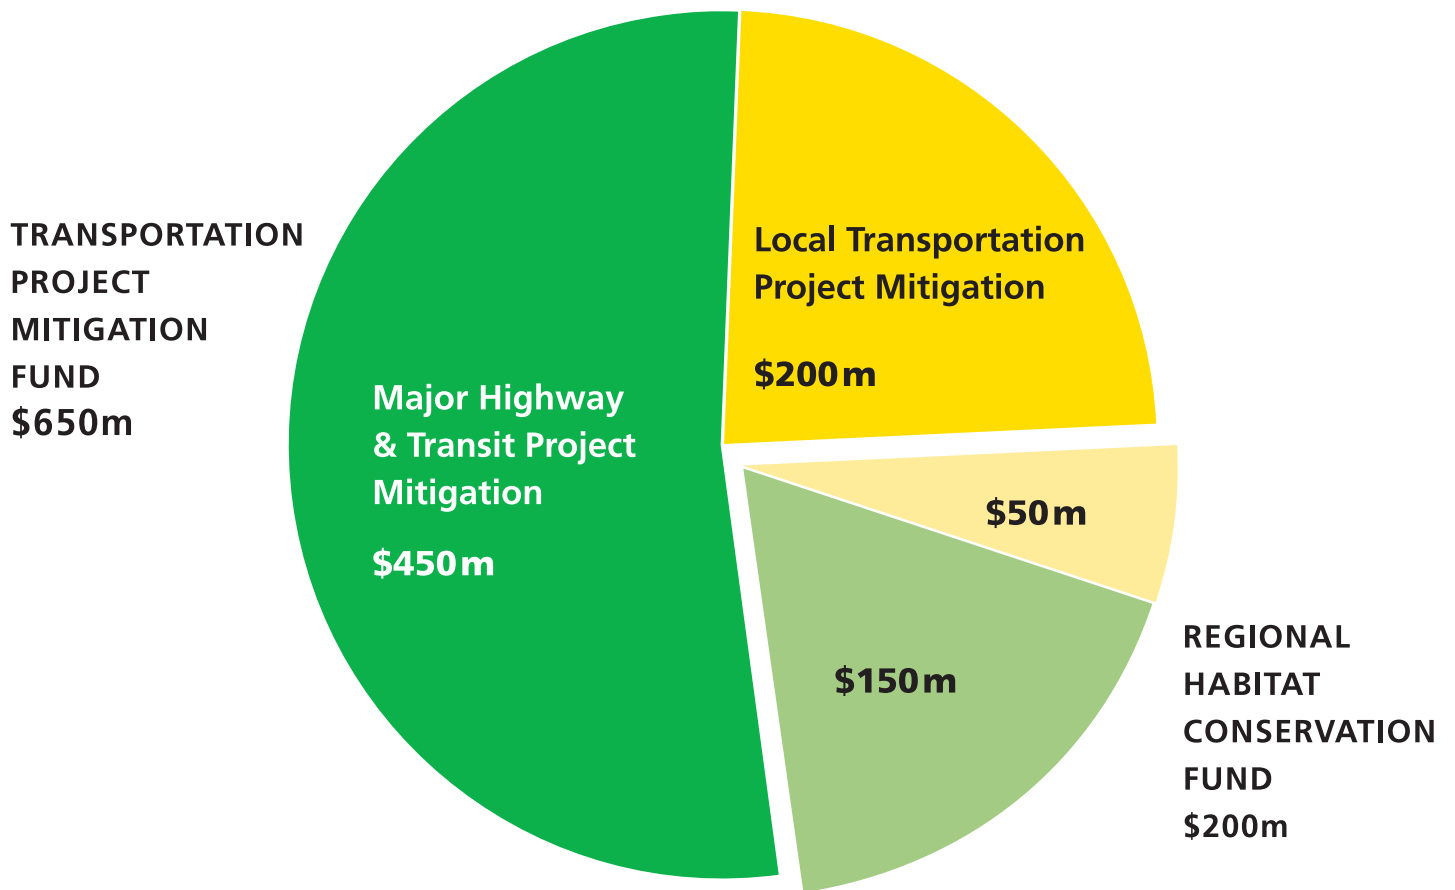

TransNet Extension Environmental Mitigation Program (EMP)

(in millions, 2002 dollars)

Total EMP: \$850 million

Plus up to \$30m in financing costs for advanced habitat acquisition