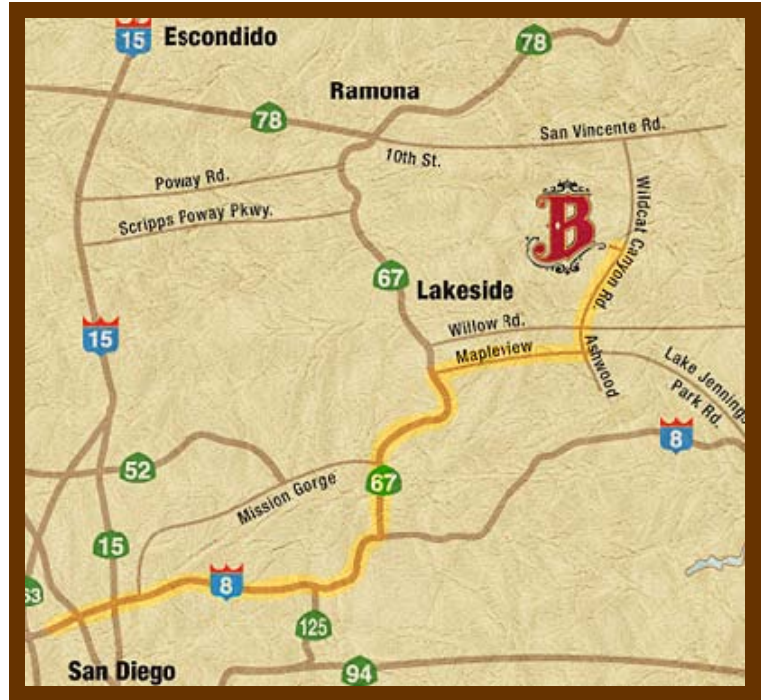

## DIRECTIONS TO MEETING LOCATION

**Meeting location:**

Barona Valley Ranch Resort & Casino  
**Barona Golf Events Center**  
 1932 Wildcat Canyon Road  
 Lakeside, CA 92040

|  |
|--|
| <b>Driving Directions from San Diego:</b>                                    |
| Take Interstate 8 to State Route 67 North                                    |
| Travel 5 miles to the first light  |
| Turn right on Maplevue Street  |
| At the next four-way intersection, turn left onto Ashwood                    |
| Ashwood becomes Wildcat Canyon Road  |
| Continue north on Wildcat Canyon Road  |
| Drive five miles to the main entrance of Barona Valley Ranch Resort & Casino |
| Turn left into the Barona driveway   |
| Turn right towards Golf Events Center  |
| Parking is available in front of the Center                                  |
| Follow signs to the conference room  |